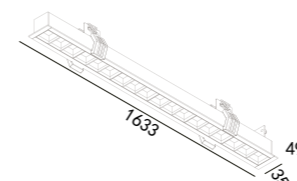

LIGHT DISTRIBUTION For 3000k

1625x27(Cut out)