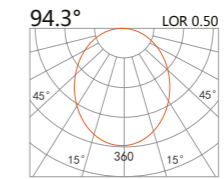

# Recessed Linear Light ZETA

410x27(Cut out)

## 223 394

LED Power	Colour Temp	Luminous
11.5W	2700/3000K	583lm
	4000/5000K	583lm

## LIGHT DISTRIBUTION For 3000k

815x27(Cut out)

## 223 397

LED Power	Colour Temp	Luminous
41.5W	2700/3000K	2116lm
	4000/5000K	2116lm