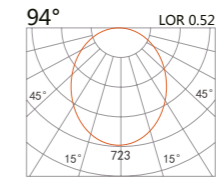

## 223 394

LED Power	Colour Temp	Luminous
11.5W	2700/3000K	583lm
	4000/5000K	583lm

## LIGHT DISTRIBUTION For 3000k

815x27(Cut out)

## 223 395

LED Power	Colour Temp	Luminous
21.5W	2700/3000K	1096lm
	4000/5000K	1096lm

## LIGHT DISTRIBUTION For 3000k

1220x27(Cut out)