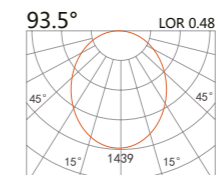

LIGHT DISTRIBUTION For 3000k