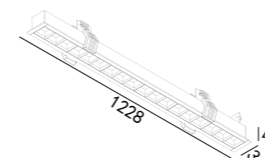

LIGHT DISTRIBUTION For 3000k

1220x27(Cut out)