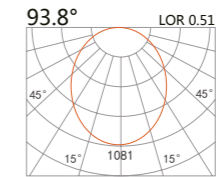

## LIGHT DISTRIBUTION For 3000k

815x27(Cut out)

## 223 395

LED Power	Colour Temp	Luminous
21.5W	2700/3000K	1096lm
	4000/5000K	1096lm

## LIGHT DISTRIBUTION For 3000k

1220x27(Cut out)

## LIGHT DISTRIBUTION For 3000k

1625x27(Cut out)