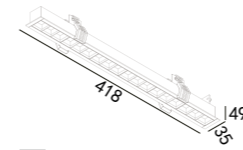

# Recessed Linear Light ZETA

410x27(Cut out)