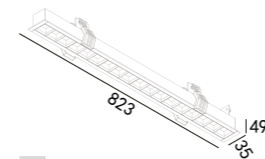

LIGHT DISTRIBUTION For 3000k

815x27(Cut out)